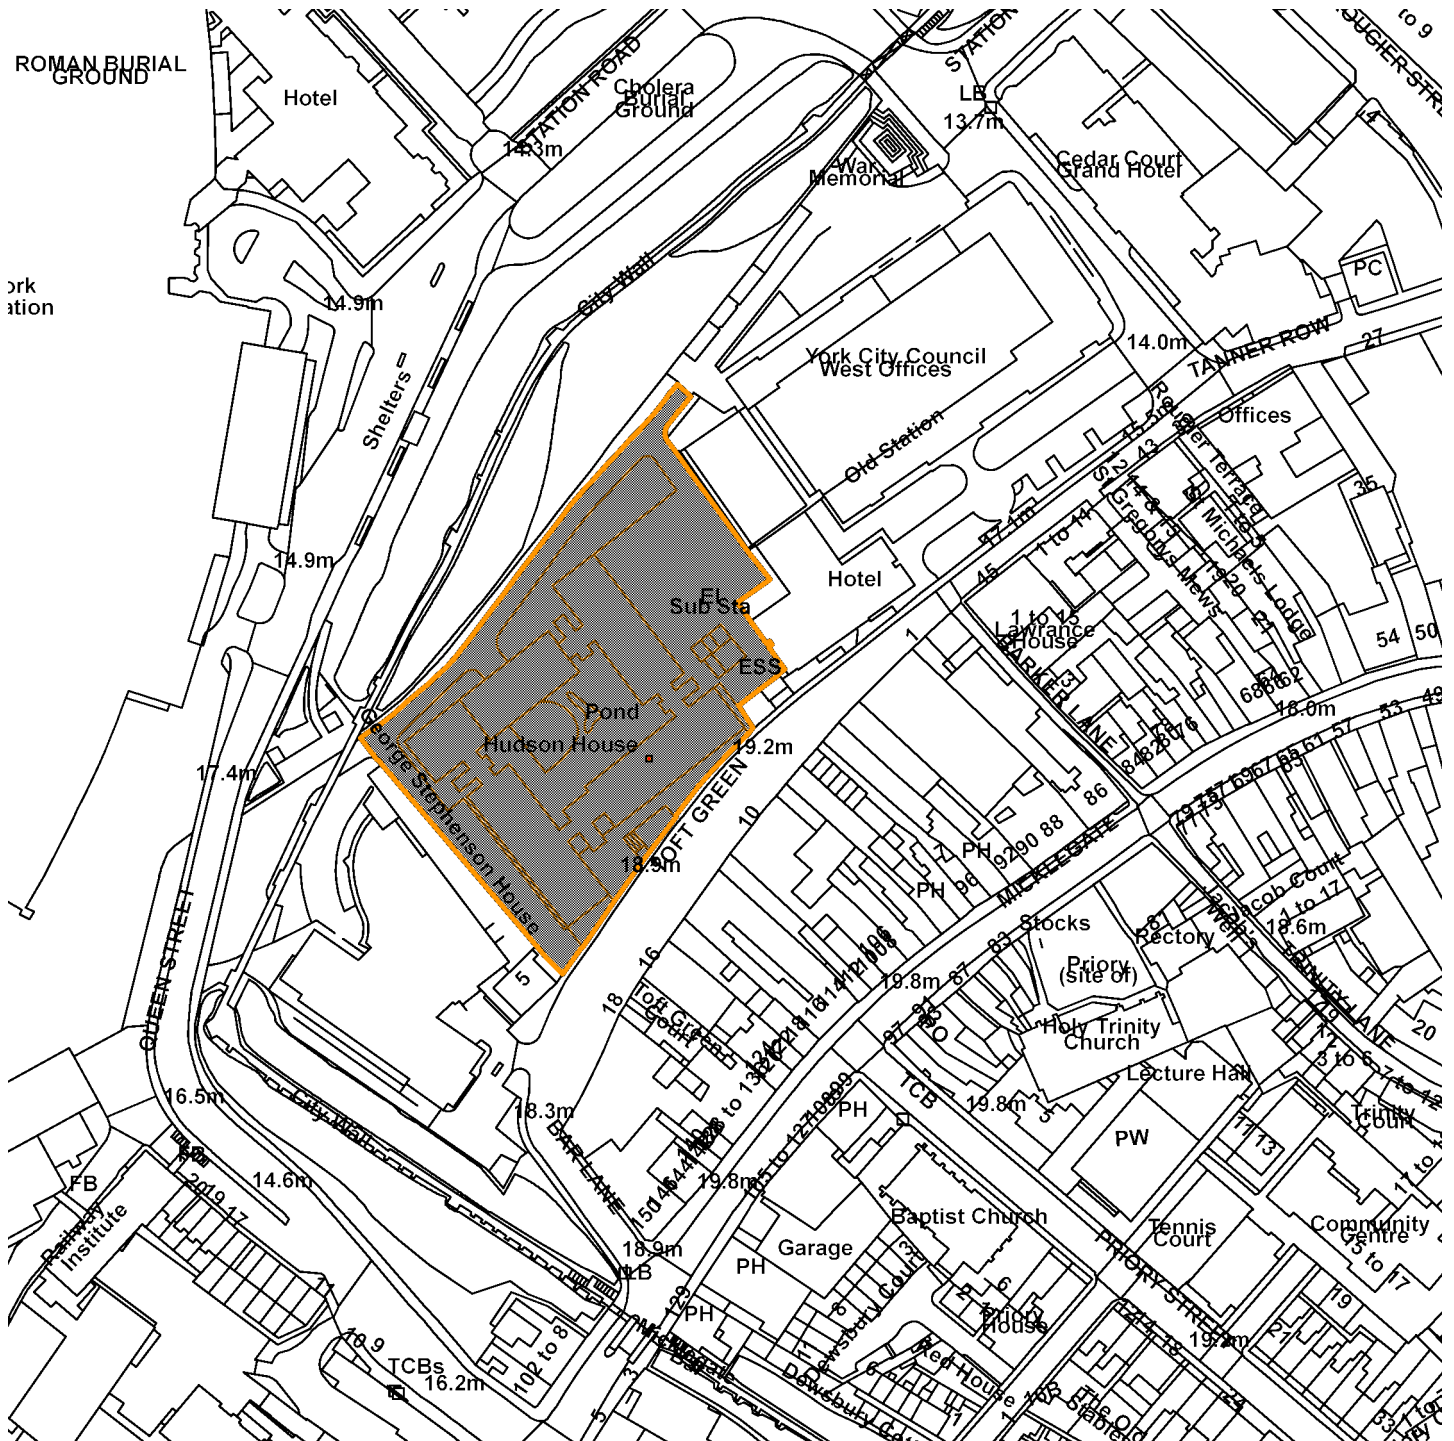

15/01256/FULM

Hudson House Toft Green

Scale : 1:1983

Reproduced from the Ordnance Survey map with the permission of the Controller of Her Majesty's Stationery Office © Crown Copyright 2000.

Unauthorised reproduction infringes Crown Copyright and may lead to prosecution or civil proceedings.

Organisation	City Of York Council
Department	CES
Comments	Location Plan
Date	11 April 2016
SLA Number	Not Set